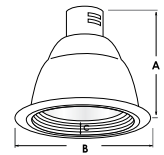

4" LED OPTICS

EXAMPLE: LED-4101-CL-WH
LED-4101 - REFLECTOR
REFLECTOR/RING FINISH:
 CL-WH CL-SCH WT-WH SHZ-WH W-WH SHZ-SHZ MB-WH

A= 6-1/2"
 B= 5-1/2"
 C= 1"

EXAMPLE: LED-4102-CL-WH
LED-4102 - BAFFLE W/ REFLECTOR
BAFFLE/ RING FINISH:
 W-CL-WH P-CL-WH

A= 6-1/2"
 B= 5-1/2"
 C= 1"

EXAMPLE: LED-4107-CL-WH
LED-4107 - WALL WASH REFLECTOR
REFLECTOR/RING FINISH:
 CL-WH CL-SCH WT-WH SHZ-WH W-WH SHZ-SHZ MB-WH

A= 6-1/2"
 B= 5-1/2"
 C= 1"

FOR
WET
 LOCATION

EXAMPLE: LED-4112-CL-WH
LED-4112 - BAFFLE W/ FROSTED GLASS LENS
BAFFLE/ RING FINISH:
 W-WH P-WH

A= 6-7/8"
 B= 5-1/2"
 C= 1"

FOR
WET
 LOCATION

EXAMPLE: LED-4114-CL-WH
LED-6114 - REFLECTOR W/ FROSTED GLASS LENS
REFLECTOR/RING FINISH:
 CL-WH CL-SCH WT-WH SHZ-WH W-WH SHZ-SHZ MB-WH

A= 6-1/2"
 B= 5-1/2"
 C= 1"