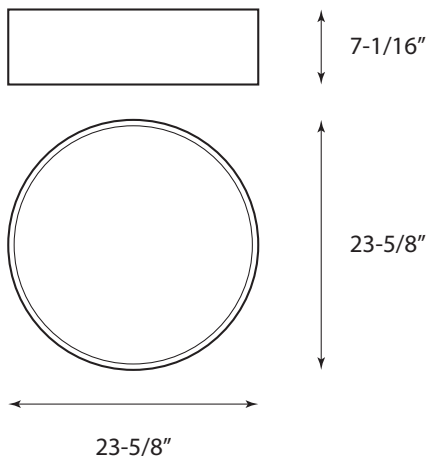

GROOVE-LED

UP TO
2500
LUMENS

GROOVE LED PENDANT SERIES

DIMENSIONS:

Catalog Number:

Project Name:

Type:

Note: