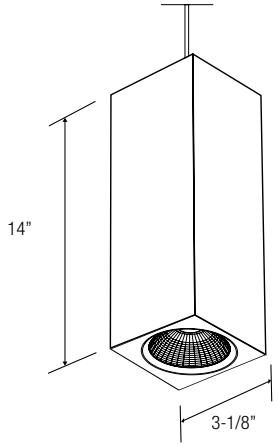

FPS2-LED

ARCHITECTURAL SMALL APERTURE LED SQUARE PENDANT

Catalog Number:	
Project Name:	
Note:	Type:

DIMENSIONS:

PERFORMANCE:

Available in nine color temperatures ((CW) Crisp White*, (RG) Red Glow*, (WDM) Warm Dim and 2700K, 3000K, 3500K, 4000K and 5000K .