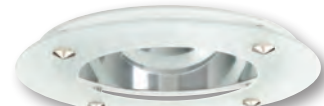

A = 9-1/4"

EXAMPLE: EX8-8523-CL-WH
EX8-8523 - PRISM DECO RING GLASS WITH DIFFUSE LENS
REFLECTOR/ RING FINISH:

CL-WH CL-SCH WT-WH SHZ-WH WH-WH SHZ-SHZ MB-WH

A = 9-1/4"
B = 1"

EXAMPLE: EX8-8577-CL-WH
EX8-8577 - DOUBLE WALL WASH REFLECTOR WITH DIFFUSE LENS
REFLECTOR/ RING FINISH:

CL-WH CL-SCH WT-WH SHZ-WH W-WH SHZ-SHZ MB-WH

A = 9-1/4"

EXAMPLE: EX8-8522-CL-WH
EX8-8522 - EURO DECO RING GLASS WITH DIFFUSE LENS
REFLECTOR/ RING FINISH:

CL-WH CL-SCH WT-WH SHZ-WH W-WH SHZ-SHZ MB-WH

A = 9-1/4"
B = 1"

EXAMPLE: EX8-8509-CL-WH
EX8-8509 - DECO GLASS REFLECTOR WITH DIFFUSE LENS
REFLECTOR/ RING FINISH:
GLASS FINISH:

BLUE, RED, GREEN, FROST

A = 9-1/4"
B = 1"

EXAMPLE: EX8-8525-CL-WH
EX8-8525 - CENTRAL ETCHED FLOAT GLASS WITH DIFFUSE LENS
REFLECTOR/ RING FINISH:

CL-WH CL-SCH WT-WH SHZ-WH W-WH SHZ-SHZ MB-WH

A = 9-1/4"
B = 1"

EXAMPLE: EX8-8510-CL-WH
EX8-8510 - DOUBLE RING GLASS WITH DIFFUSE LENS
REFLECTOR/ RING FINISH:
GLASS FINISH:

BLUE, RED, GREEN, FROST

A = 9-1/4"
B = 1-7/8"