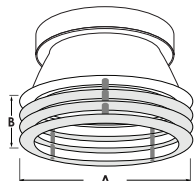

A = 9-1/4"
B = 2-3/4"