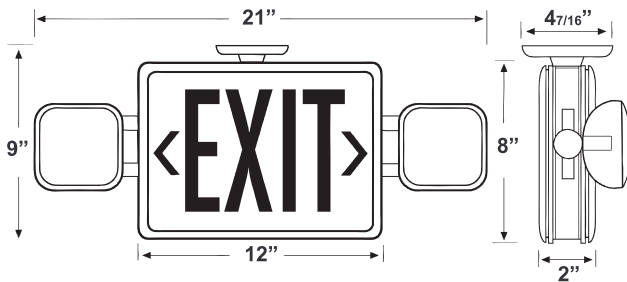

ELX-LED-735

LED Exit Sign and Emergency Light Combo

NEW

EXIT SIGNS AND EMERGENCY LIGHTING

FEATURES

This product is an ideal when both an exit sign and an emergency light are required. Its design makes it suitable for use above doors or in other tight spaces. With an innovative design, the lamp heads consist of high-output krypton lamps and a high-performance, multi-faceted reflector. Full-range control of direction is made possible by the swivel-and-point design of the lamp head. LED and PC circuits have a rating of about 25 years without a drop in illumination.

BODY

- High-performance chrome-plated metalized reflector and polycarbonate lens for optimal light distribution
- Injection-molded, engineering-grade, 5VA flame retardant, high-impact, thermoplastic in white or black finish

FACE

- Single or dual configuration. Solid face included if single face appearance is preferred
- 6" high text with color diffusion • Knockout directional chevrons

MOUNTING

- Unique "EZ snap-together" universal mounting design permits top and back mounting. Necessary hardware and canopy are provided.

LAMPS

- Adjustable LED lamp heads provides optimal center-to-center spacing
- Optional high-lumen heads are available for increased center-to-center spacing. Long-lasting, energy efficient Red or Green LED exit sign
- 1 watt (8 LEDs x 0.125 watt) per head

ELECTRICAL

- Dual 120V/277V voltage
- Charge rate/power "ON" LED indicator light and push to test switch for mandated code compliance testing
- Long-life, maintenance-free, rechargeable Ni-Cad battery
- Internal solid-state transfer switch automatically connects the internal battery to LED board and LED lamp heads for minimum 90-minute emergency illumination
- Fully automatic solid-state, two-rate charger initiates battery charging to recharge a discharged battery in 24 hours

TESTING

- Indicator light shows high charge and readiness for operation
- Test button • Safeguards against surges and short circuits

LISTED

- Five year warranty on all electronics and housing. Batteries pro-rated for five years
- UL listed for damp locations (0°-40°C/32°F-104°F standard)
- Meets UL924, NFPA101 Life Safety Code, NEC, OSHA, Local and State Codes

ITEM SELECTOR: (Please check the boxes below for the option desired)

ELX-LED-735 FULL LED EXIT/EMERGENCY COMBO	☐ G - Green	☐ W - White
	☐ R - Red	☒ B - Black

SPECIFIED:

ELX-LED-735 - _____ - _____
LETTER COLOR HOUSING COLOR