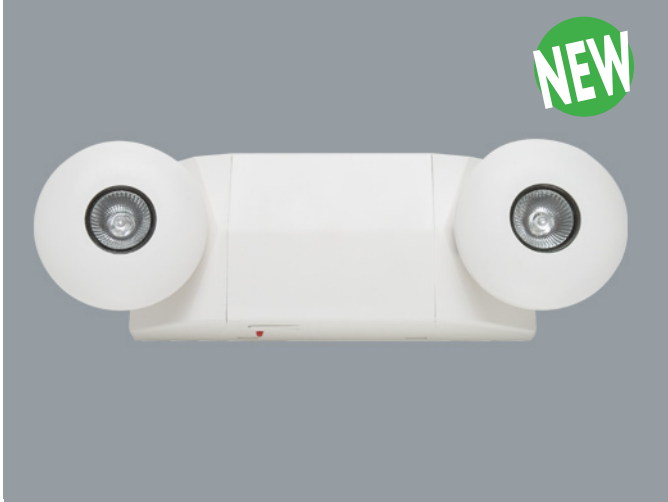

ELM-805

Halogen Emergency Light with Battery Back-Up

Architectural

Catalog Number:

Project Name:

Type:

Note:

MAXILUME
ARCHITECTURAL LIGHTING

FEATURES

This fixture is an excellent choice when an attractive emergency light is required. In cases of AC power loss, it provides a minimum of 120 minutes illumination. A trouble-free lead-calcium battery is provided with the fixture. The lamp heads may be adjusted through the full range of motion because of the special swivel-track design.

BODY

- Injection-molded thermoplastic ABS housing
- UL 94V-0 flame rating
- Innovative, snap-together design allows for fast and easy installation
- Two fully adjustable glare-free eyeball shape light heads for emergency light

FACE

- Beveled injection molded face with two round lamp heads molded into sloped side surfaces of fixture. Each head holds a 5 watt Halogen covered MR16 lamp.

MOUNTING

- Wall or ceiling mounting.
- Easily removed mounting knock-outs and j-box pattern on back panel