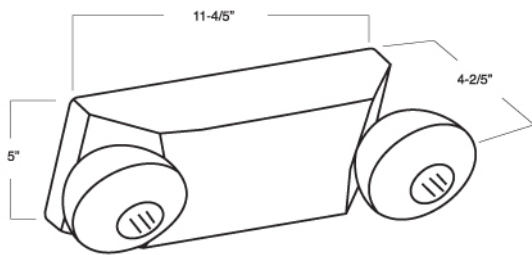

LISTED

- Damp location approved

ELM-805 - ITEM SELECTOR: (Please check the boxes below for the option desired)

HOUSING COLOR

☐ W - White

Specified:

ELM-805

HOUSING COLOR

MAXILUME
ARCHITECTURAL LIGHTING

A division of
Elite Lighting

Submittal form is available @ www.maxilume.com
Tel: 323-888-1973 • Fax: 323-888-1977

Specifications and Dimensions
subject to change without notice.

REV: MAXILUME-SPEC-03-10-2011