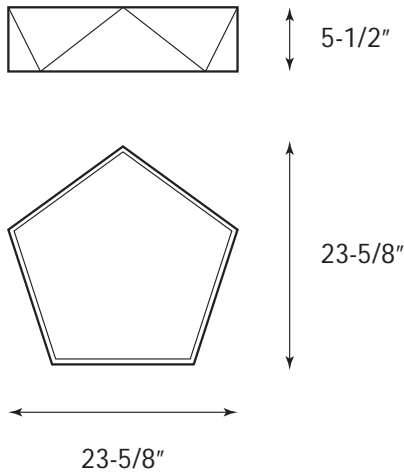

COSMO-LED

UP TO
1200
LUMENS

COSMO LED PENDANT SERIES

DIMENSIONS:

Catalog Number:

Project Name:

Type:

Note: