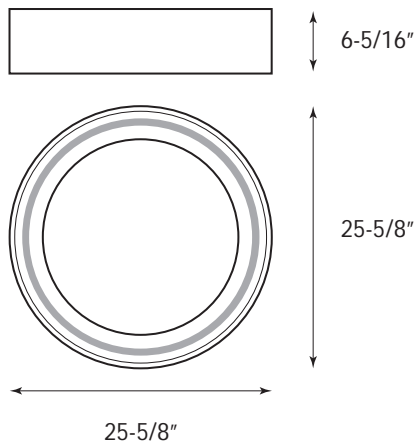

DIMENSIONS:

Catalog Number:

Project Name:

Type:

Note:

ORACLE
LIGHTING

APPLICATION - Circa has the ability to add a new architectural element to a space. It can blend perfectly into a modern and/ or retro décor by customizing inner ring chroma. Circa is an ideal solution for a chic hotel or retro inspired setting by adding an architectural appearance to emphasize a desired space.

CONSTRUCTION - Rigid aluminum design ensures longevity and endurance plus a high quality, high transmission, glare free lens for smooth illumination. Circa offers optional color on the inner lens for architectural detail.

PERFORMANCE - The honeycomb light engines found in the Circa is rated at 80+ CRI and are available in multiple CCTs: 3000K, 3500K and 4000K. Rated and tested to LM-79 and LM-80 standards. The LEDs are also binned to a 3-step MacAdam ellipse to achieve consistent color from fixture to fixture.

ELECTRICAL - Powered by high-quality constant-current power LED drivers which are rated for 50 to 60Hz at 120-277V input, produce less than 20% THD, and have a power factor of .90 to 1.00.

DIMMING - The CIRCA-LED comes standard with 0-10V dimming on either in 120 and 277V. 347V please consult factory. Dimmable down to 1% of initial lumens. Also available in Lutron dimming options. Consult factory for dimmer compatibility.

MOUNTING - Comes standard in ceiling mount or adjustable cable suspension system providing fast installation into a variety of interior heights, including sloped ceilings. Consult factory for additional mounting options.

QUALITY CONTROL - Every fixture is rigorously tested by our QC Department before shipping.

LISTING - ETL/C-ETL listed to US and Canadian standards

WARRANTY - Limited 5 Year Warranty

EXAMPLE: CIRCA-LED-2-1500L-DIM10-MVOLT-40K-WH-CM

SERIES	SIZE	LUMENS - DIMMING	CCT	EMERGENCY	COLOR	RING COLOR	MOUNTING OPTION
CIRCA-LED	2' (2')	- o 2000L-DIM10-MVOLT - o 2000L-LUTH-MVOLT - o 2000L-DIMTR-120	- o 30K - o 35K - o 40K	o EMG-LED Remote Mounted for Surface Mount	- o WH (White) - o SI (Silver) - Custom color available, please consult factory. Must provide RAL#	- o RED - o BLUE - o GREEN - Custom color available, please consult factory. Must provide RAL#	- o CM-Ceiling Mount - o SM-10' Suspended Mount (Consult factory for other sizes)