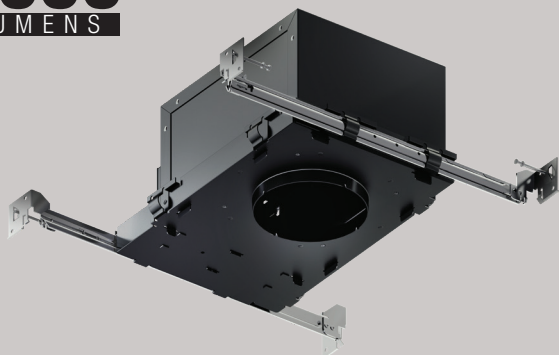

## DESCRIPTION:

Achieve all of your lighting application objectives with only one universal high-performance architectural housing. The Fusion A4-LED is a 4" LED Universal Downlight that can accept, Round and Square Trims for both trim and trim-less applications (using an A4S-TL for round or A4R-TL for square trim-less mud ring). The universal functionality and fully adjustable of the A4 Downlight can be utilized as a Recessed directional, accent, wet location shower, and downlight. The Fusion A4 series is ideal for retail, hospitality, commercial, and high-end residential applications. Designed for new construction installations and suitable for use in IC and Non IC applications. Plus, the Eco-friendly Elite LED system features 70% lumen maintenance at 100,000 hours life, with Energy Star and California Title-24.

## HOUSING:

Thermally protected, specification grade adjustable recessed housing. For new construction insulated ceilings where housing will be in direct contact with insulation. Die-formed all aluminum construction matte black painted for maximum heat dissipation, rust protection and glare free illumination.