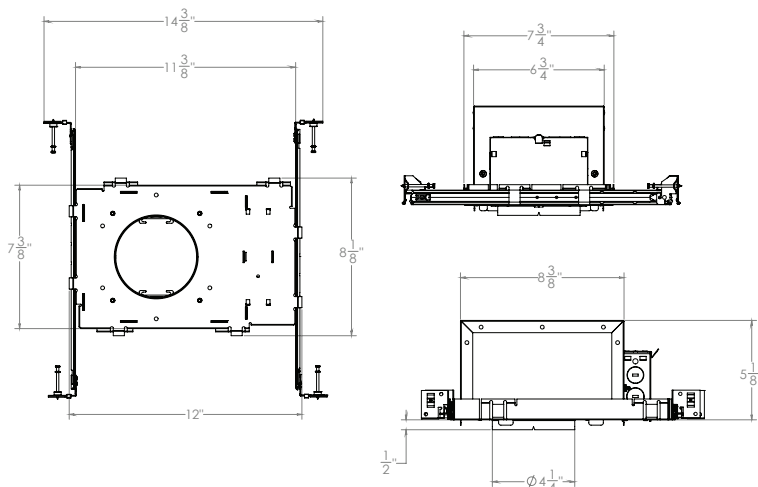

ELECTRICAL INFORMATION

INPUT VOLT.	INPUT FREQ.	INPUT POWER	THD	POWER FACTOR	LUMENS
120/277	50/60Hz	20W(+/-5%)	<20%	>0.9	2000
120/277	50/60Hz	18W(+/-5%)	<20%	>0.9	1500
120/277	50/60Hz	14W(+/-5%)	<20%	>0.9	1200
120/277	50/60Hz	10W(+/-5%)	<20%	>0.9	900