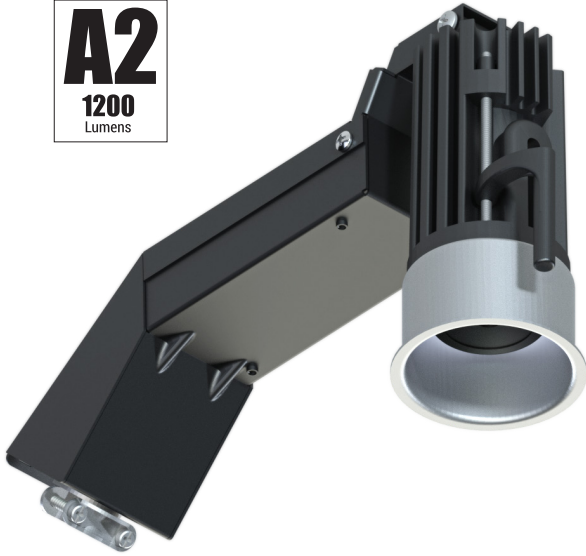

Catalog Number:

Project Name:

Type:

Note:

A2
1200
Lumens

2" Architectural Remodel LED

Downlight | Wall Wash

A2-LED-IC
(IC-Rated)

750 Lumens

A2-LED
(Non-IC-Rated)

1200 Lumens

A2-LED-RIC
(IC-Rated)

750 Lumens

A2-LED-R
(Non-IC-Rated)

1200 Lumens

TRIMS