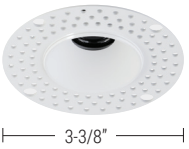

A1
1000
Lumens

1" Adjustable & Fixed Downlight

PERFORMANCE

1000 LUMENS

WATTAGE

12 W

VOLTAGE

120

TRIMS

A1R-1102-F-LED

1" Round
Downlight | Adjustable

A1S-1102-F-LED

1" Square
Downlight | Adjustable

A1R-1163-F-LED

1" Round Fixed Wall Wash

A1R-1102-TL-LED

1" Round Trim-less
Downlight | Adjustable

A1S-1102-TL-LED

1" Square Trim-less
Downlight | Adjustable