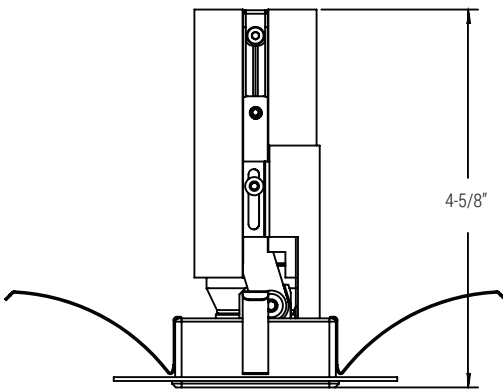

A1
1000
Lumens

1" Adjustable & Fixed Downlight

PERFORMANCE

1000 LUMENS

WATTAGE

12 W

VOLTAGE

120

TRIMS

A1R-1102-F-LED

1" Round
Downlight | Adjustable

A1S-1102-F-LED

1" Square
Downlight | Adjustable

A1R-1163-F-LED

1" Round Fixed Wall Wash

A1R-1102-TL-LED

1" Round Trim-less
Downlight | Adjustable

A1S-1102-TL-LED

1" Square Trim-less
Downlight | Adjustable