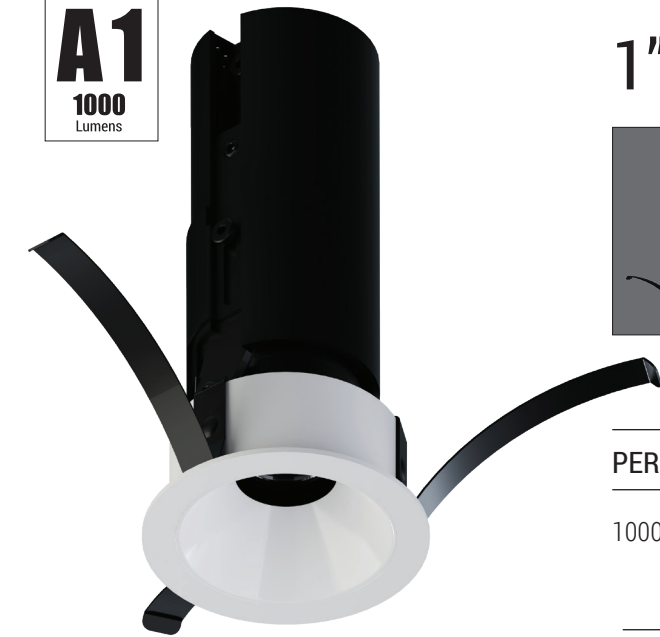

A1
1000
Lumens

1" Adjustable & Fixed Downlight

PERFORMANCE

1000 LUMENS

WATTAGE

12 W

VOLTAGE

120

TRIMS

A1R-1102-F-LED

1" Round
Downlight | Adjustable

A1S-1102-F-LED

1" Square
Downlight | Adjustable

A1R-1163-F-LED

1" Round Fixed Wall Wash

A1R-1102-TL-LED

1" Round Trim-less
Downlight | Adjustable

A1S-1102-TL-LED

1" Square Trim-less
Downlight | Adjustable