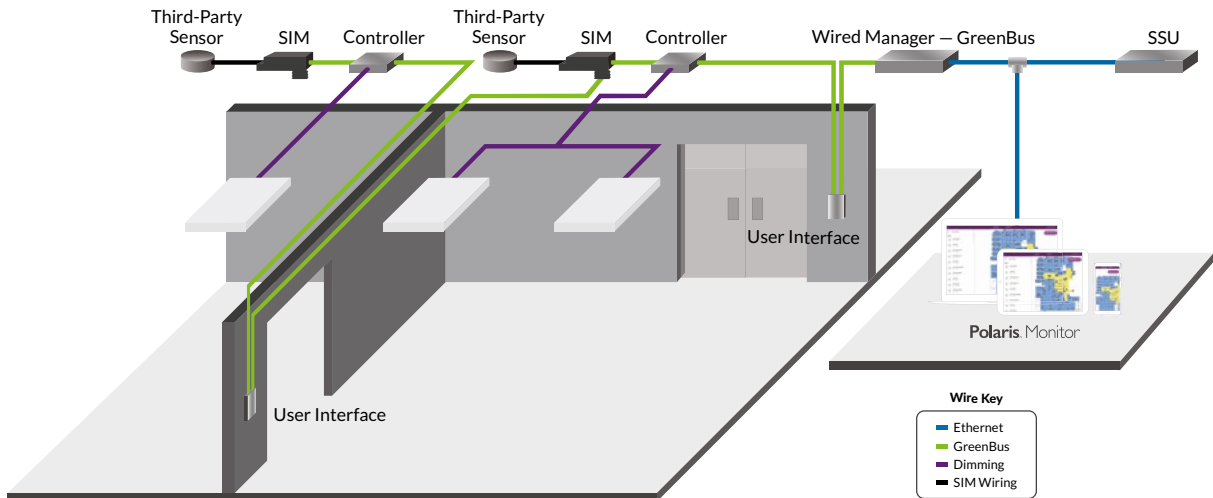

Wired System Overview

GreenBus technology makes wiring fast and error-free, since it's intuitive to install. With Encelium X, you can control DALI devices exclusively or a mixture of GreenBus and DALI.

Wiring Diagrams

SIM Wiring

SIM to Sensor Wiring

Wiring Diagrams (cont.)

SIM to Sensor Junction Box Wiring

Mounting Option

Junction Box Mount

ENC10
ENC DPSEHOO&HHN0YG
ENC FKDGVRH DV
ENC HO
ENC FHOLPERP
ENC JDG0O&JKWVH VHYHG