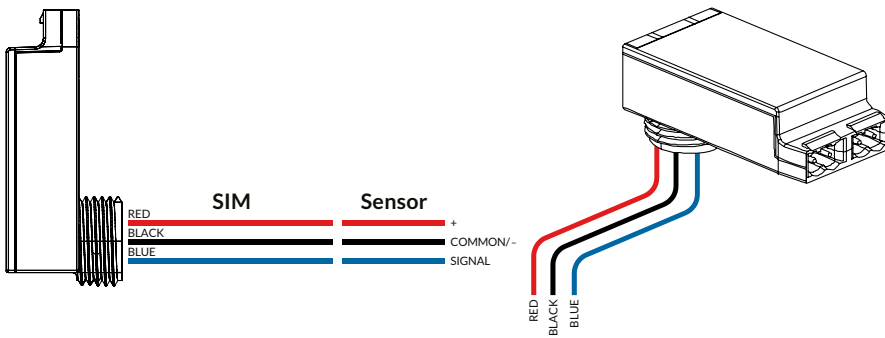

Wired System Overview

GreenBus technology makes wiring fast and error-free, since it's intuitive to install. With Encelium X, you can control DALI devices exclusively or a mixture of GreenBus and DALI.

Wiring Diagrams

SIM Wiring

SIM to Sensor Wiring

Wiring Diagrams (cont.)

SIM to Sensor Junction Box Wiring

Mounting Option

Junction Box Mount

ENC10
ENC DPSEHOO&HHN0YG
ENC FKDGVRH DV
ENC HO
ENC FHOLPERP
ENC JDG0O&JKWVH VHYHG