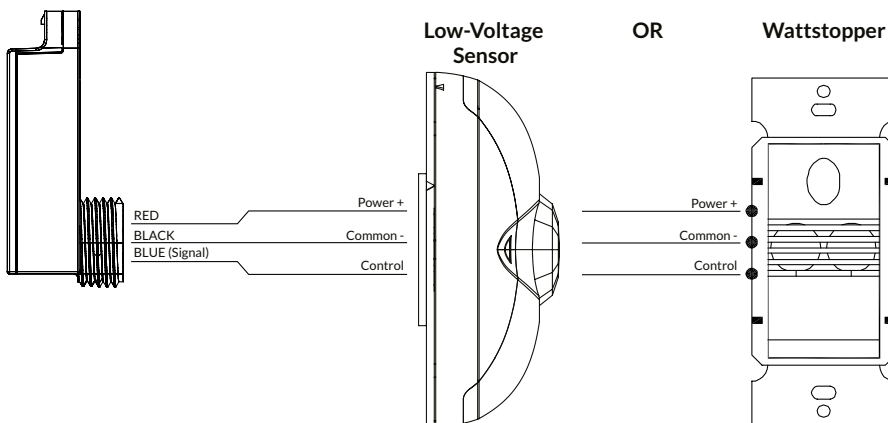

Wired System Overview

GreenBus technology makes wiring fast and error-free, since it's intuitive to install. With Encelium X, you can control DALI devices exclusively or a mixture of GreenBus and DALI.

Wiring Diagrams

SIM Wiring

SIM to Sensor Wiring

Wiring Diagrams (cont.)

SIM to Sensor Junction Box Wiring

Mounting Option

Junction Box Mount

ENC10
ENC DPSEHOO&HHN0YG
ENC FKDGVRH DV
ENC HO
ENC FHOLPERP
ENC JDG0O&JKWVH VHYHG