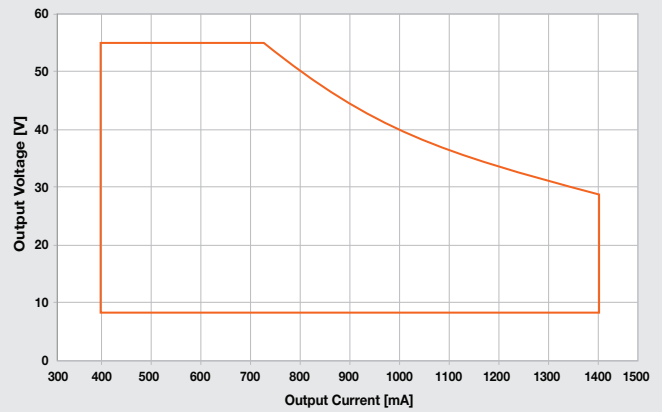

Operating Range

OTi25W

OTi40W

OTi55W

Packaging

Quantity: 20 pieces per case

Weight: 0.5 lbs ea./10 lbs per case (approx.)

Warranty