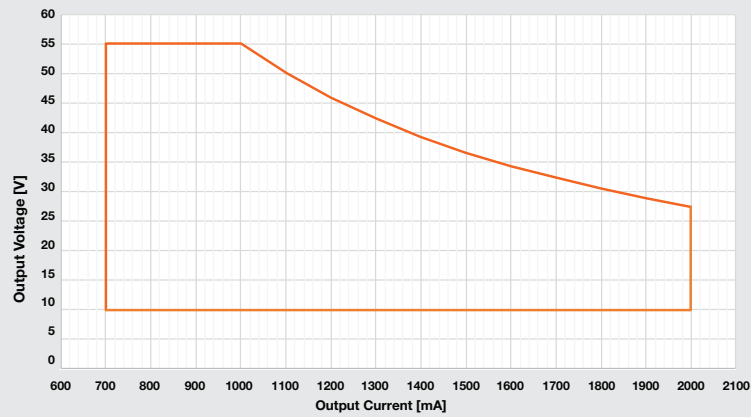

Operating Range

OTi25W

OTi40W

OTi55W

Packaging

Quantity: 20 pieces per case

Weight: 0.5 lbs ea./10 lbs per case (approx.)

Warranty