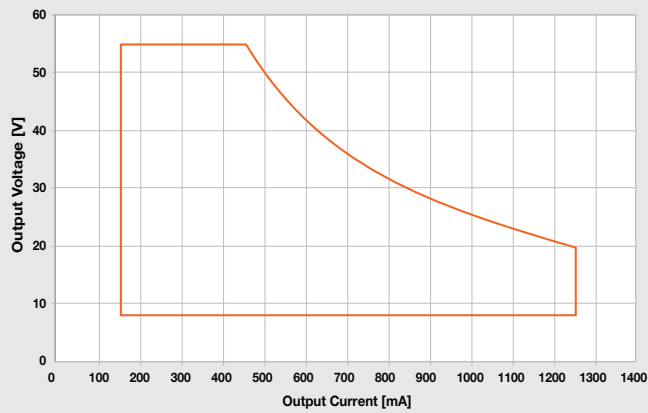

Operating Range

OTi25W

OTi40W

OTi55W

Packaging

Quantity: 20 pieces per case

Weight: 0.5 lbs ea./10 lbs per case (approx.)

Warranty