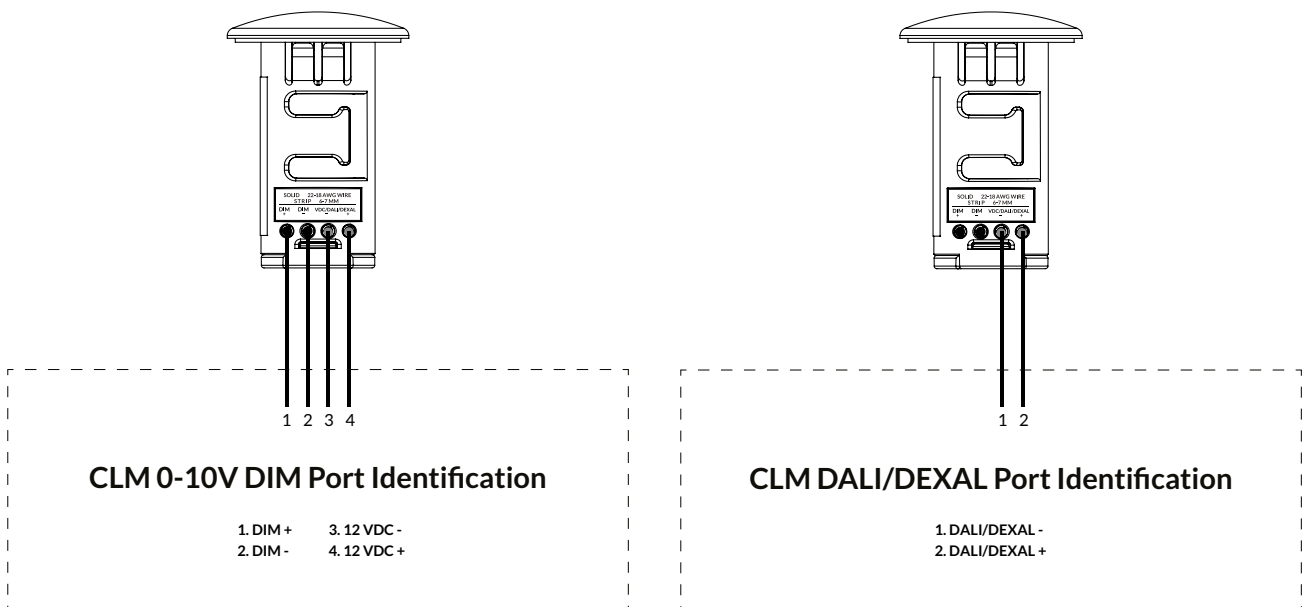

## Ordering Information

Ordering Code	Description	Approbations	Communication Network	Dimming Protocols
45678	CLM DIM	UL and CE	Wireless	0-10V, DALI/DEXAL, DALI Type 8

## Wireless System Overview

This illustration shows how each component is easily integrated into the Encelium X Lighting Control System. The Connected Lighting Module (CLM) allows luminaires to be wirelessly controlled. The System Manager sends dedicated commands wirelessly to each CLM enabling individually controlled luminaires.

## CLM Wiring Diagrams

NOTE: DEXAL is a DALI driver with self-powered DALI link. See Installation Instructions for additional wiring methods.