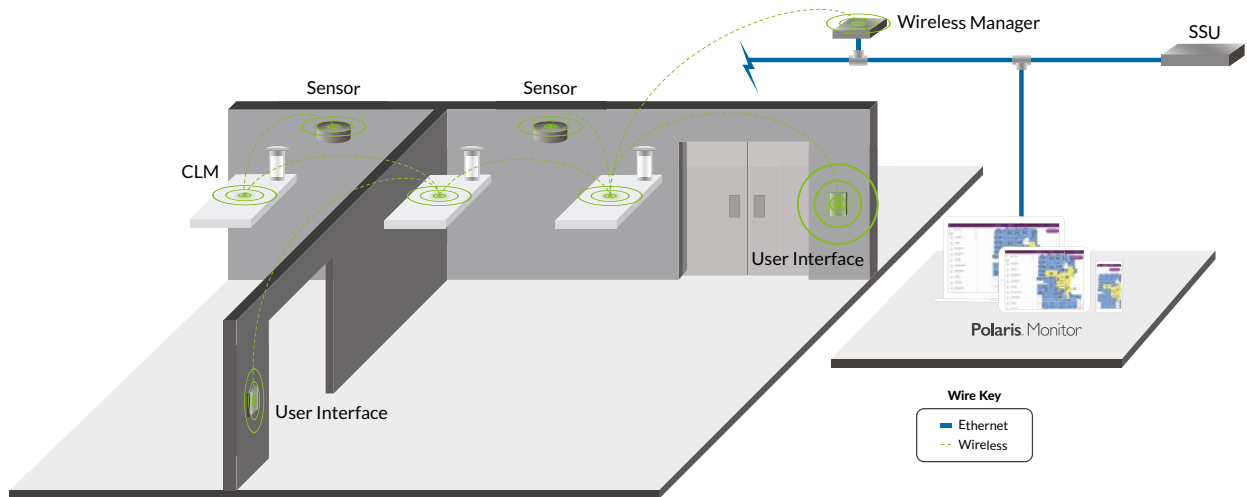

## Wireless System Overview

This illustration shows how each component is easily integrated into the Encelium X Lighting Control System. The Connected Lighting Module (CLM) allows luminaires to be wirelessly controlled. The System Manager sends dedicated commands wirelessly to each CLM enabling individually controlled luminaires.

## CLM Wiring Diagrams

NOTE: DEXAL is a DALI driver with self-powered DALI link. See Installation Instructions for additional wiring methods.

## Mounting Option

---