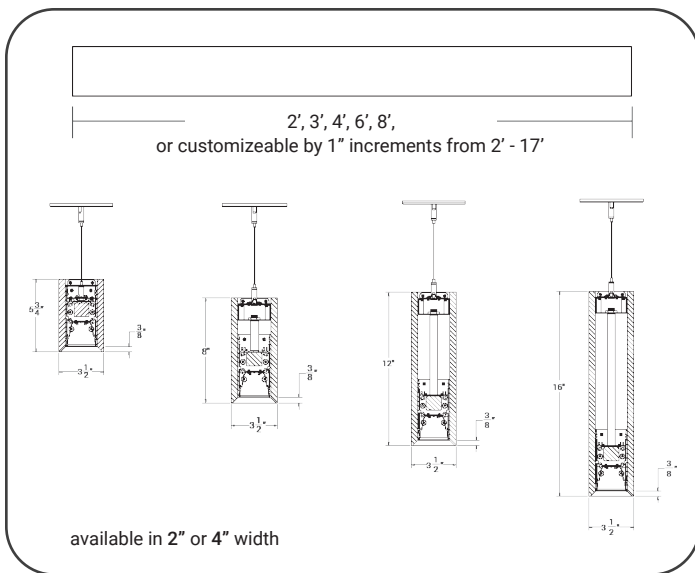

elite
YOUR CHOICE FOR LIGHTING

SoftSense

Acoustic luminaires absorb sound and reduce reverberation

LIGHT DISTRIBUTIONS:

AC1 INCLUDED IN:

Color Options:

FEATURES

- Noise reducing while providing a splash of color
- 2 layers of 5mm thick PET felt, with 50% post-consumer recycled content
- Available on our suspended linear slots and architectural pendants
- Custom suspended and wall mounted panels available
- Acoustic treatment option available on linear family
- Aesthetically pleasing source of illumination in several sizes