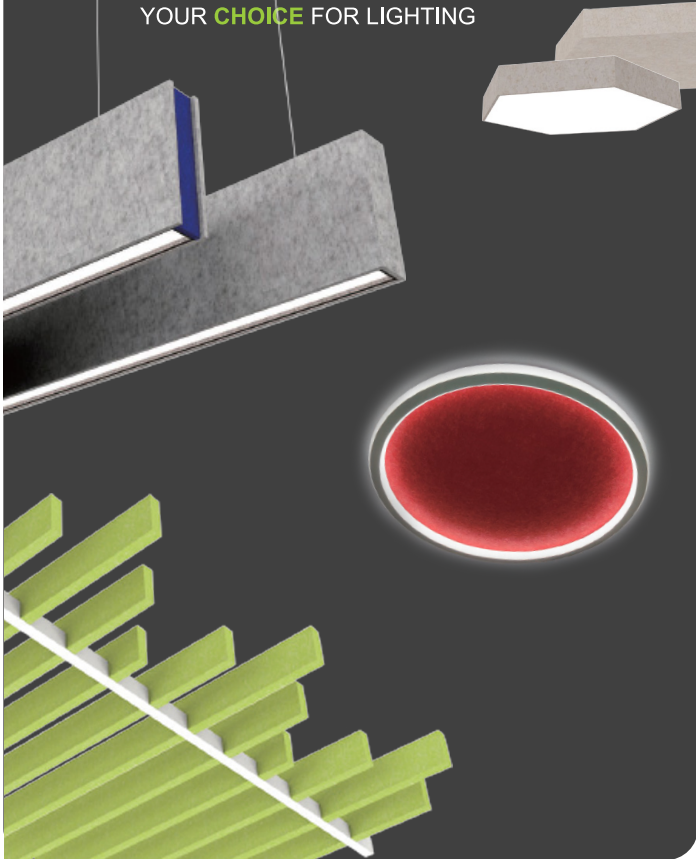

elite
YOUR CHOICE FOR LIGHTING

SoftSense

Acoustic luminaires absorb sound and reduce reverberation

LIGHT DISTRIBUTIONS:

AC1 INCLUDED IN:

Color Options:

FEATURES

- Noise reducing while providing a splash of color
- 2 layers of 5mm thick PET felt, with 50% post-consumer recycled content
- Available on our suspended linear slots and architectural pendants
- Custom suspended and wall mounted panels available
- Acoustic treatment option available on linear family
- Aesthetically pleasing source of illumination in several sizes