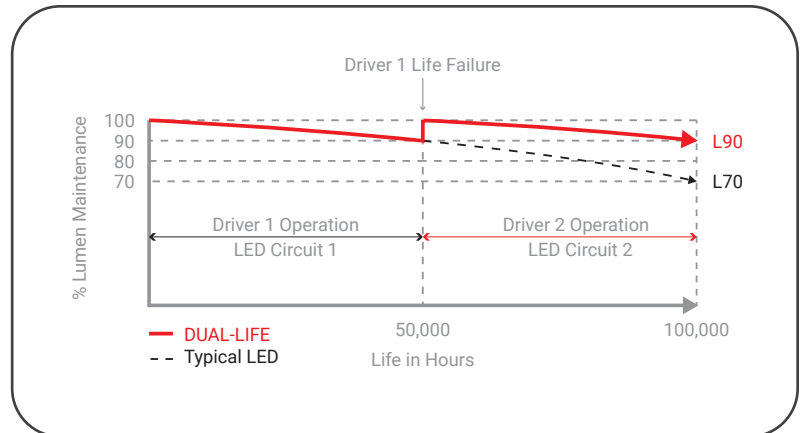

elite
YOUR CHOICE FOR LIGHTING

Dual-Life

Driver option offering light that lasts! Meets the promise of LED life, while ensuring consistent appearance of adjacent fixtures.

INCLUDED IN:

SUSPENDED

TROFFERS

DOWNLIGHTS

FEATURES

- TRUE driver life of 100,000-hours at L90 lumen maintenance
- Dual Drivers – Driver 1 fails, automatically switches to Driver 2
- Dual LEDs – New LEDs kick in, restarting the lumen maintenance cycle
- Offered in downlights, troffers, and suspended luminaires