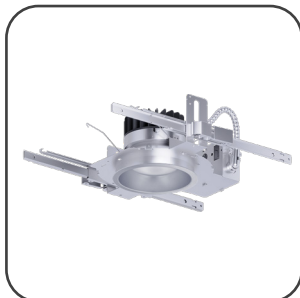

elite
YOUR CHOICE FOR LIGHTING

Dual-Life

Driver option offering light that lasts! Meets the promise of LED life, while ensuring consistent appearance of adjacent fixtures.

INCLUDED IN:

SUSPENDED

TROFFERS

DOWNLIGHTS

FEATURES

- TRUE driver life of 100,000-hours at L90 lumen maintenance
- Dual Drivers – Driver 1 fails, automatically switches to Driver 2
- Dual LEDs – New LEDs kick in, restarting the lumen maintenance cycle
- Offered in downlights, troffers, and suspended luminaires